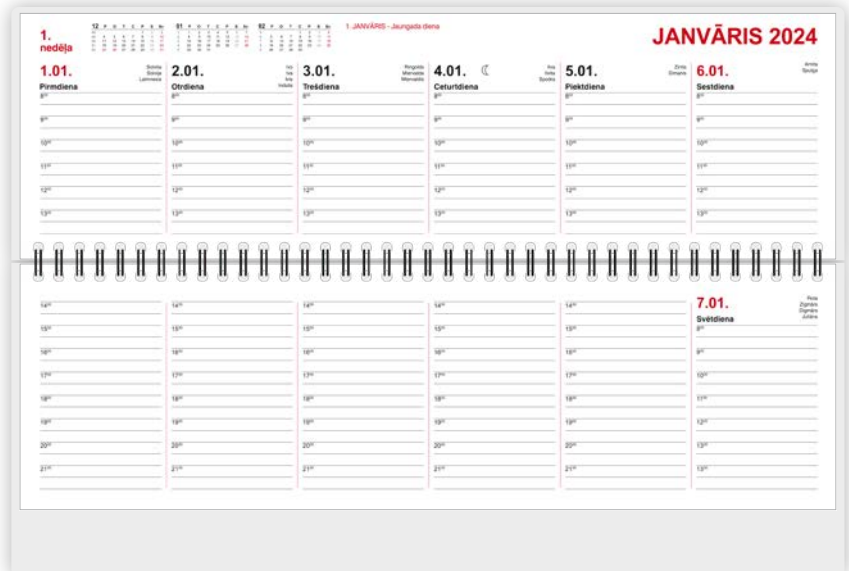

4751007620 208