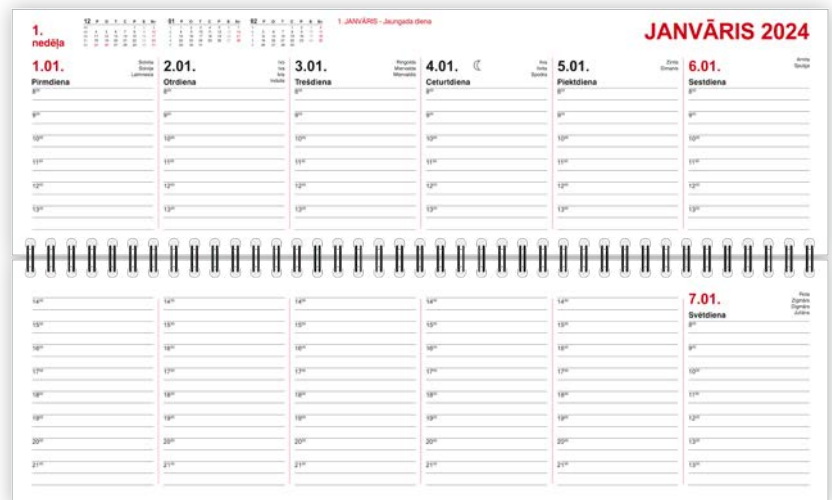

4751007620 185